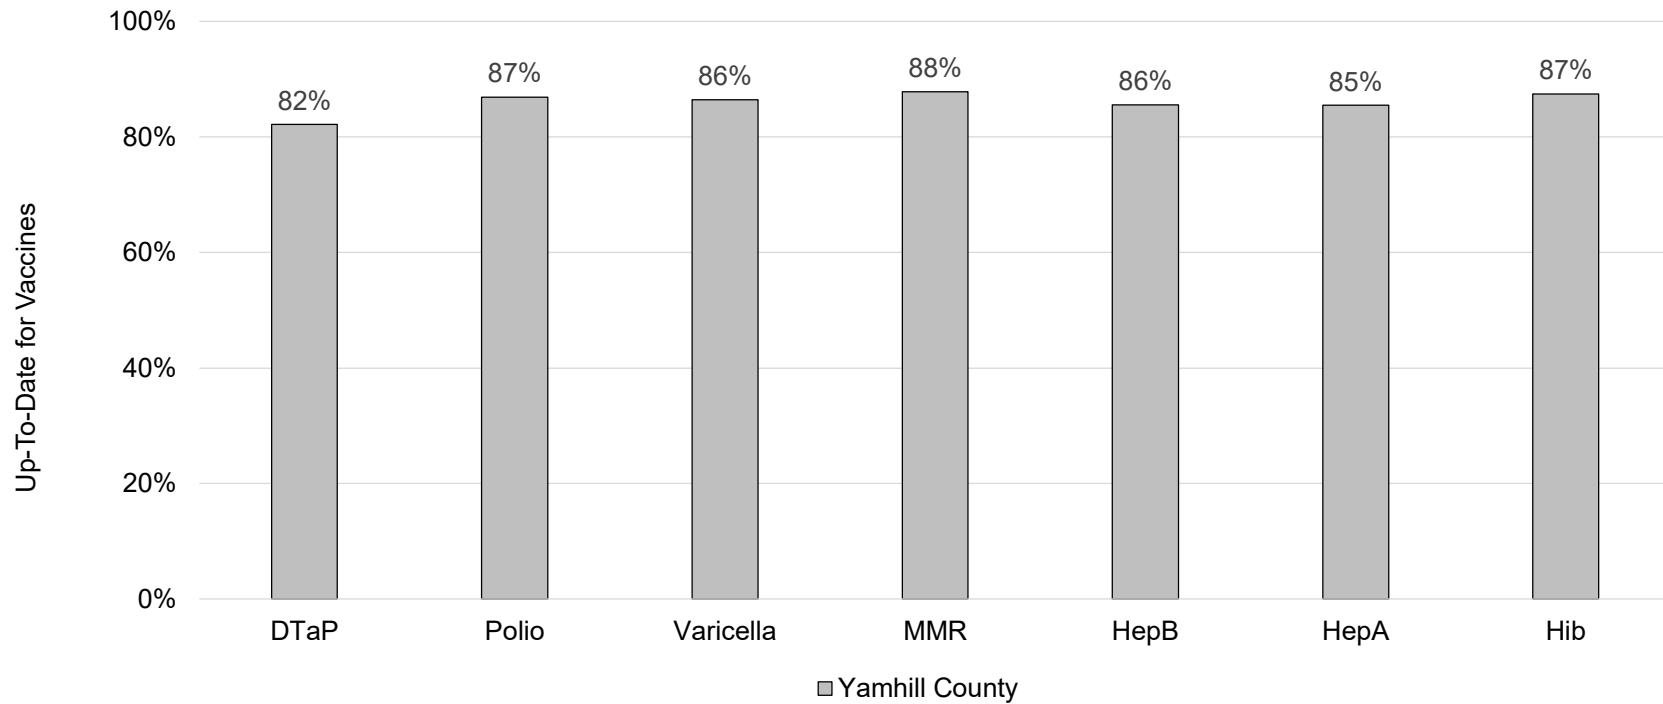

How many school-age kids* are up-to-date on vaccines in your county?

*Kindergarten through 12th grade

Assessment date: 03/01/2021

Data source: Immunization Primary Review Summary Reports

■ Yamhill

How many kids younger than school-age* are up-to-date on vaccines in your county?

*Children age 19 months as of 01/13/2021 through 5 years as of 09/01/2020

Assessment date: 03/02/2020

Data source: Oregon Alert IIS