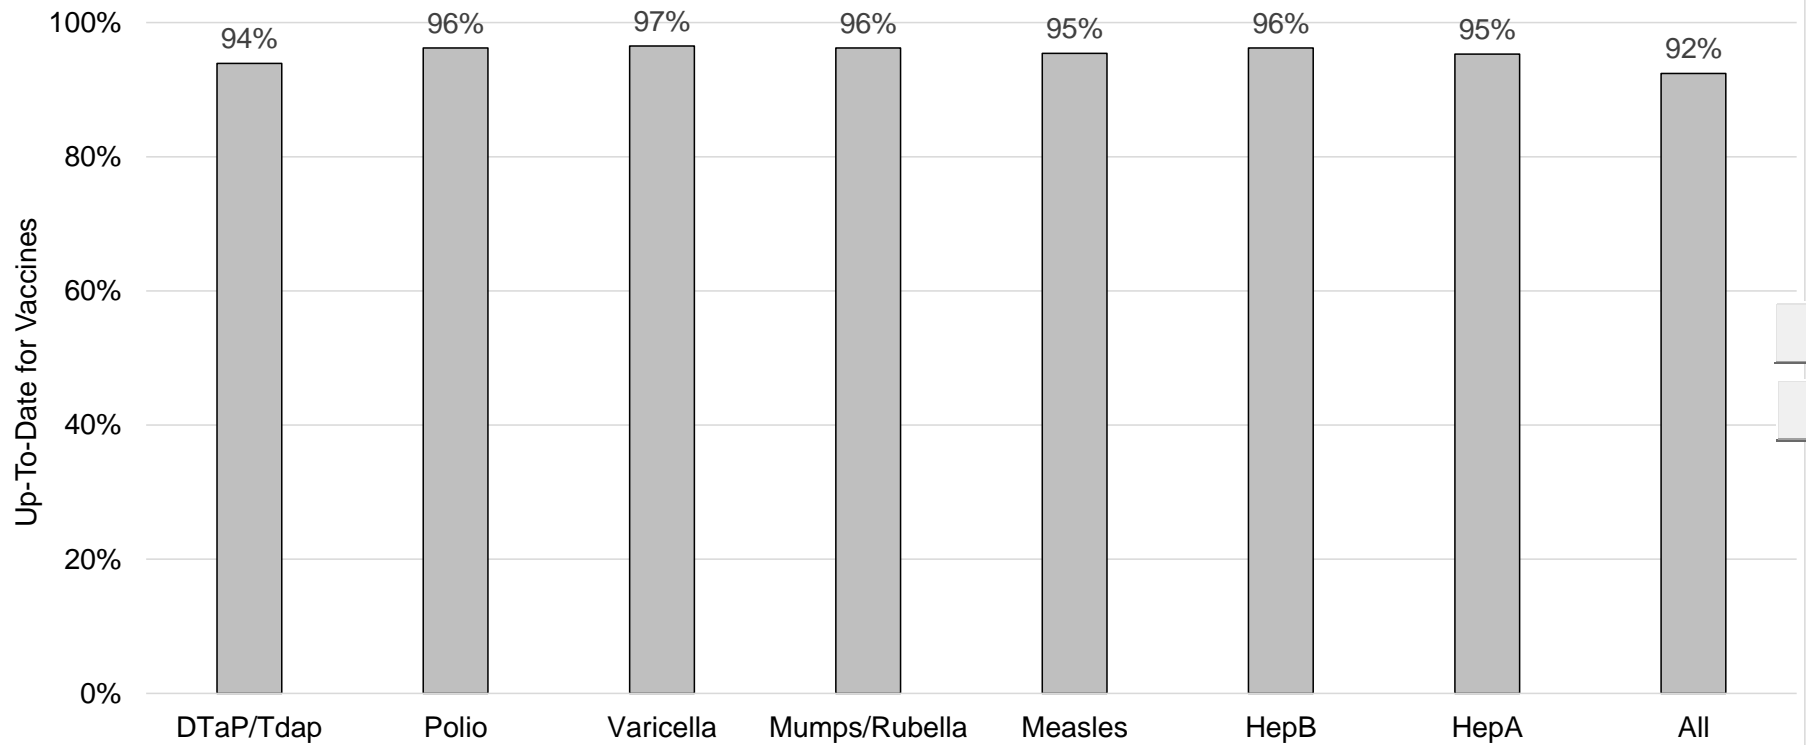

How many school-age kids* are up-to-date on vaccines in your county?

*Kindergarten through 12th grade

Assessment date: 03/01/2021

Data source: Immunization Primary Review Summary Reports

■ Yamhill

How many kids younger than school-age* are up-to-date on vaccines in your county?

*Children age 19 months as of 01/13/2021 through 5 years as of 09/01/2020

Assessment date: 03/02/2020

Data source: Oregon Alert IIS